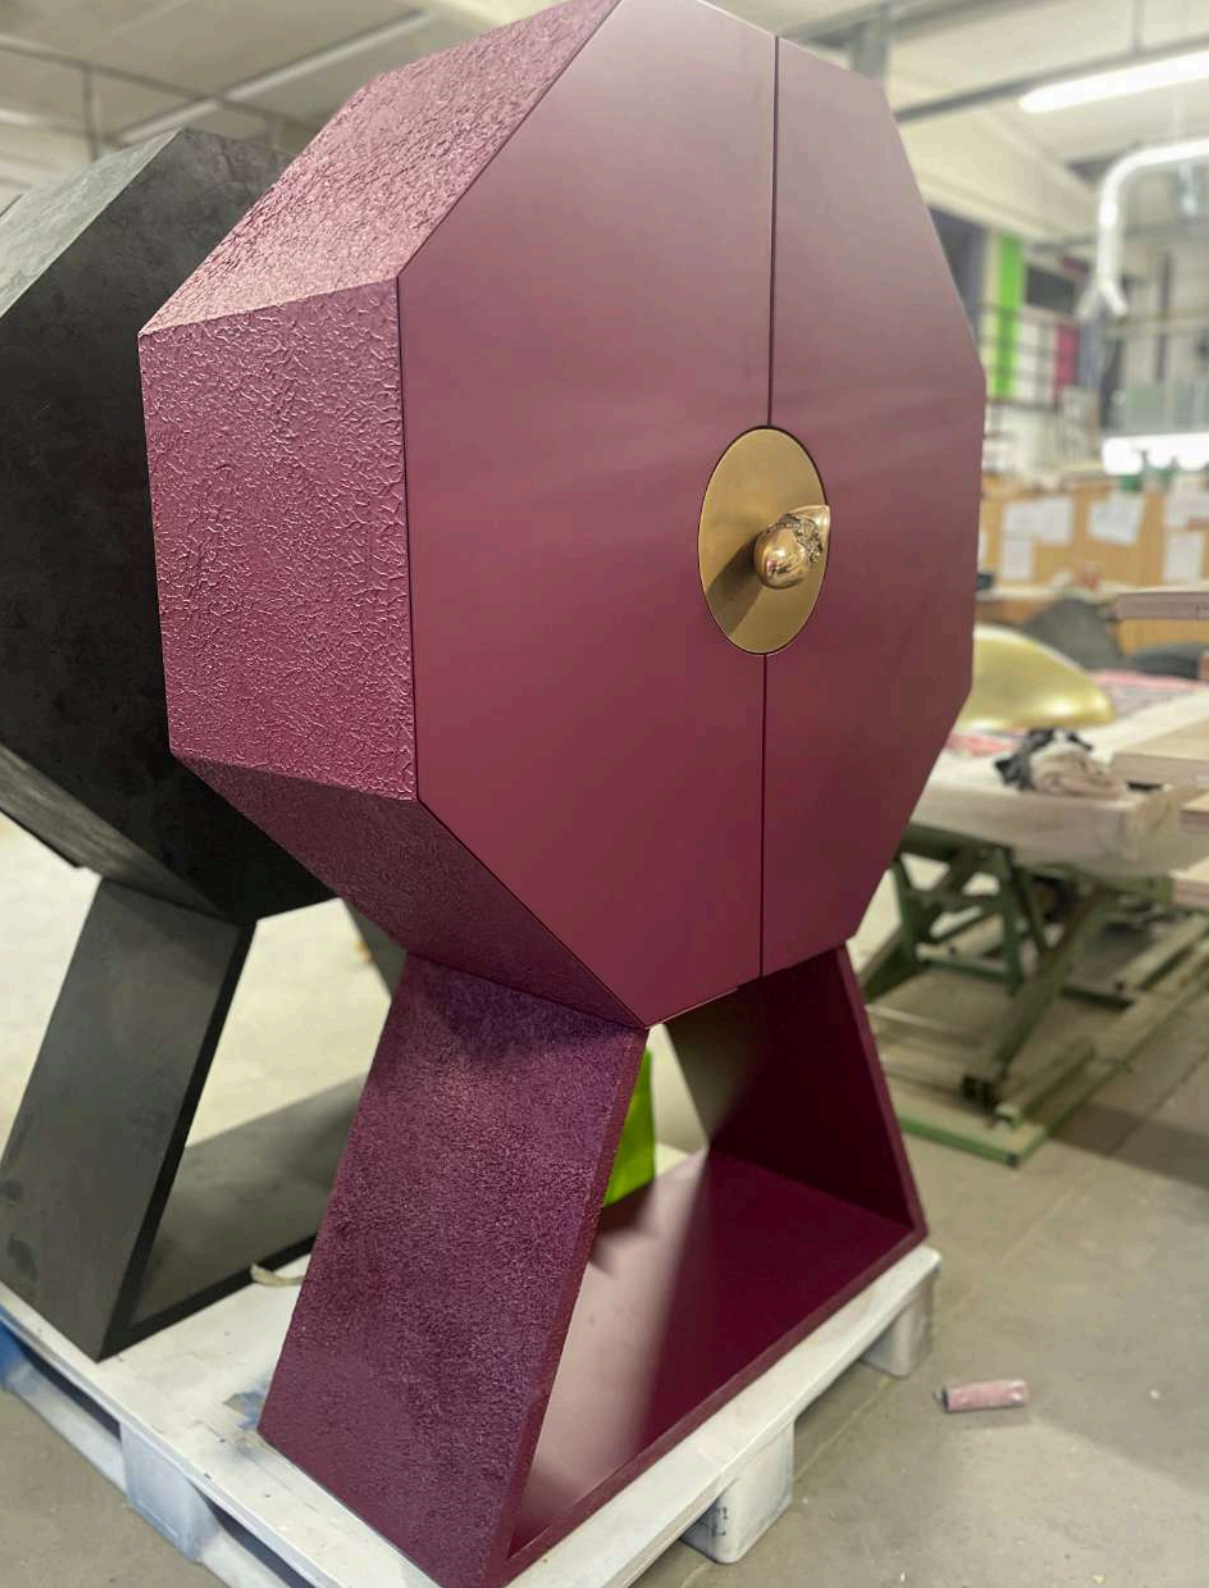

ARTE NEL DESIGN